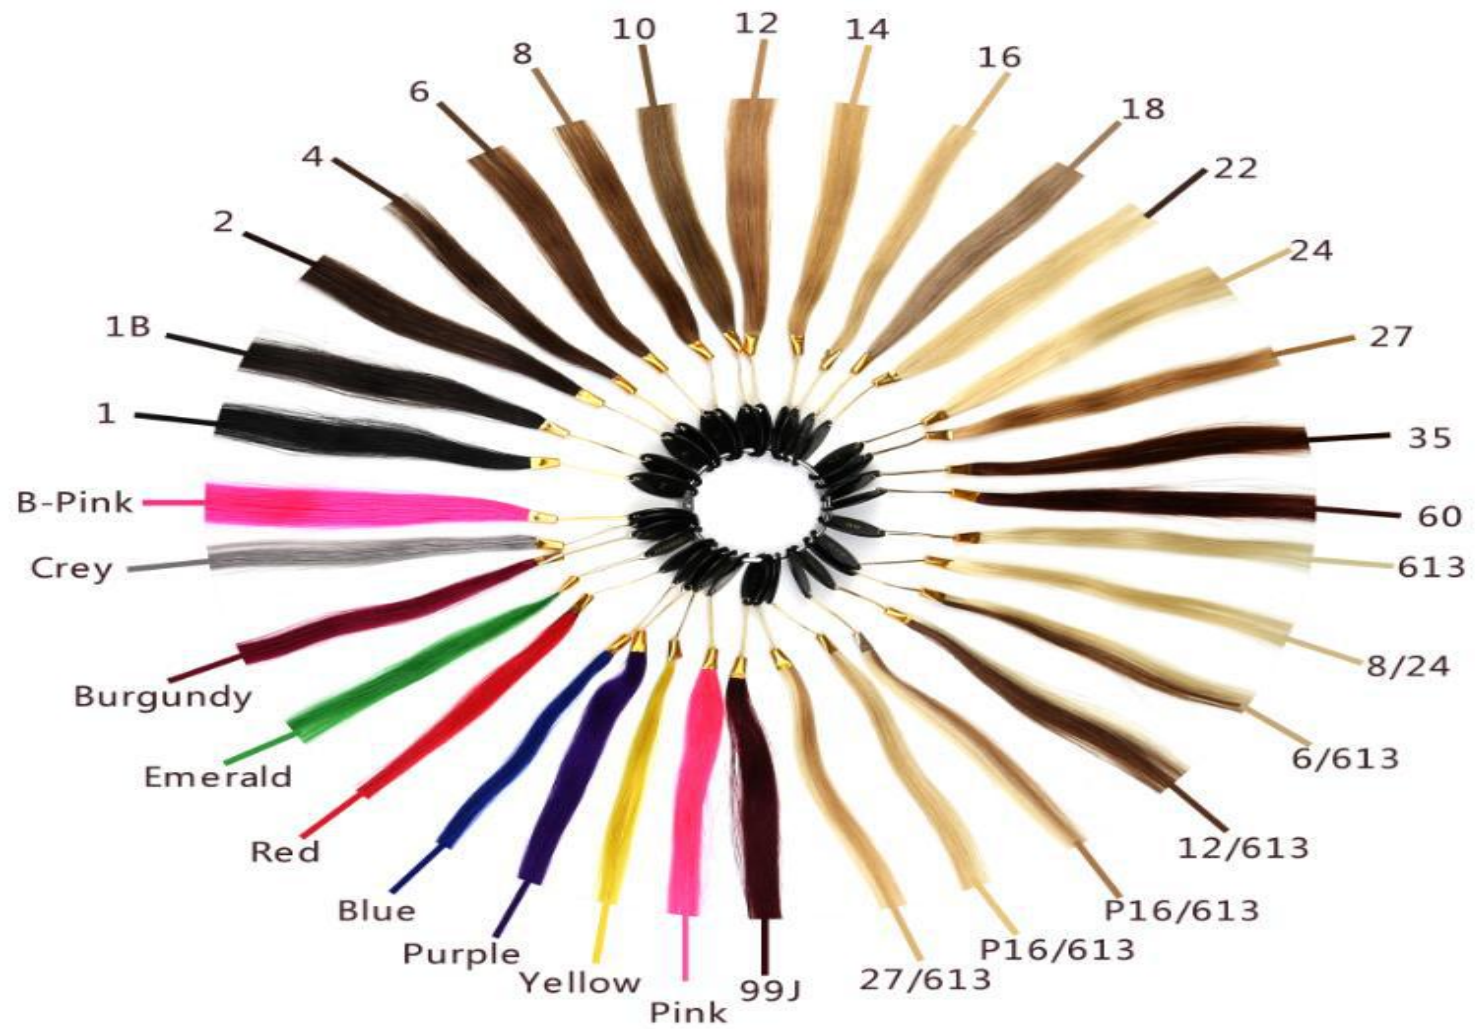

Hangzhou Yixing(Qingdao Guanhao)hair Factory Product Catalog

Human hair extension 8"-30"

NO.	Item	specification	Picture	Hair grade		price range(\$)(100g)		
						Dark	Medium color	Light color
1	Tape In Hair Extension	2.5g/piece, 40pcs/pack, 100g/pack		8A	Remy hair	23-77	24-81	25-90
				9A	Virgin hair	25-87	25-87	27-101
				10A	Raw hair	37-105	37-95	38-110
2	Keratin pre-bonded U-tip Flat-tip	Hair 1g/strand, 100strands/pack, 100g/pack,		8A	Remy hair	18-72	19-76	20-85
				9A	Virgin hair	20-82	20-82	22-96
				10A	Raw hair	32-100	32-100	33-105
3	Keratin pre-bonded I-tip	Hair 1g/strand, 100strands/pack, 100g/pack,		8A	Remy hair	18-72	19-76	20-85
				9A	Virgin hair	20-82	20-82	22-96
				10A	Raw hair	32-100	32-100	33-105
4	Keratin Micro Loop Hair Extension	1g/strand, 100strands/pack, 100g/pack,		8A	Remy hair	20-74	21-78	22-87
				9A	Virgin hair	22-84	22-84	24-98
				10A	Raw hair	34-102	34-102	35-107

Dark color : 1# 1B# 2# 4# ;

Medium color : #6, #8. #10, #12,#14,#16,#18,#27 #30

Light color : #22, #24, #613, #101, #120, #60,

Human Hair extension information

BRAND NAME	HPSH
HAIR FROM	Peruvian hair, Vietnamese hair, Burmese hair, Mongolian hair, Indian hair, European hair, Malaysian hair, Chinese hair, etc.
PLACE OF ORGIN	Shangdong.qingdao,China
HAIR GRADE	8A/9A//10A(Remy Hair/Virgin Hair/Raw hair)
HAIR LENGTH	8"-30"
HAIR COLOR	Natural color and #613
HAIR DYEING	Any colors , Ombre colors,Piano colors
LONGEST HAIR RATIO	Single drawn($\geq 25\%$, $\geq 35\%$,) or double drawn,
DELIVERY TIME	Stock products shipped the same day, custom products 5-7 days delivery
PAYMENT TERMS	Western union, Money Gram, T/T, Escrow And Paypal.
MODE OF TRANSPORT	In order to get you quickly, we will transport by air.(DHL\UPS\FedEx etc.)
HAIR PACKING	PVC or OPP bag,Can be customized according to customer requirements.